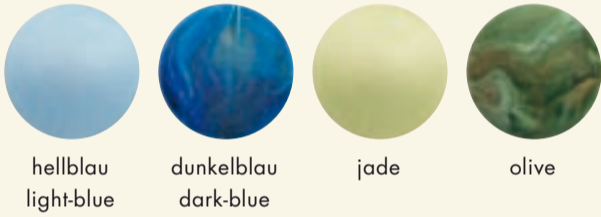

orange

rose
pink

olive

edelstahl-matt
steel-matt

messing
brass

fuchsia

smaragd

dunkelblau
dark-blue

With metal colours both parts are of the same, with other colours is one piece glossy and the other piece matt

granat
garnet

koralle
coral

mango

orange

melone
melon

bernstein
amber

marmor
marble

perle
pearl

hellblau
light-blue

dunkelblau
dark-blue

jade

olive

chrom
chrome

edelstahl-matt
steel-matt

messing
brass